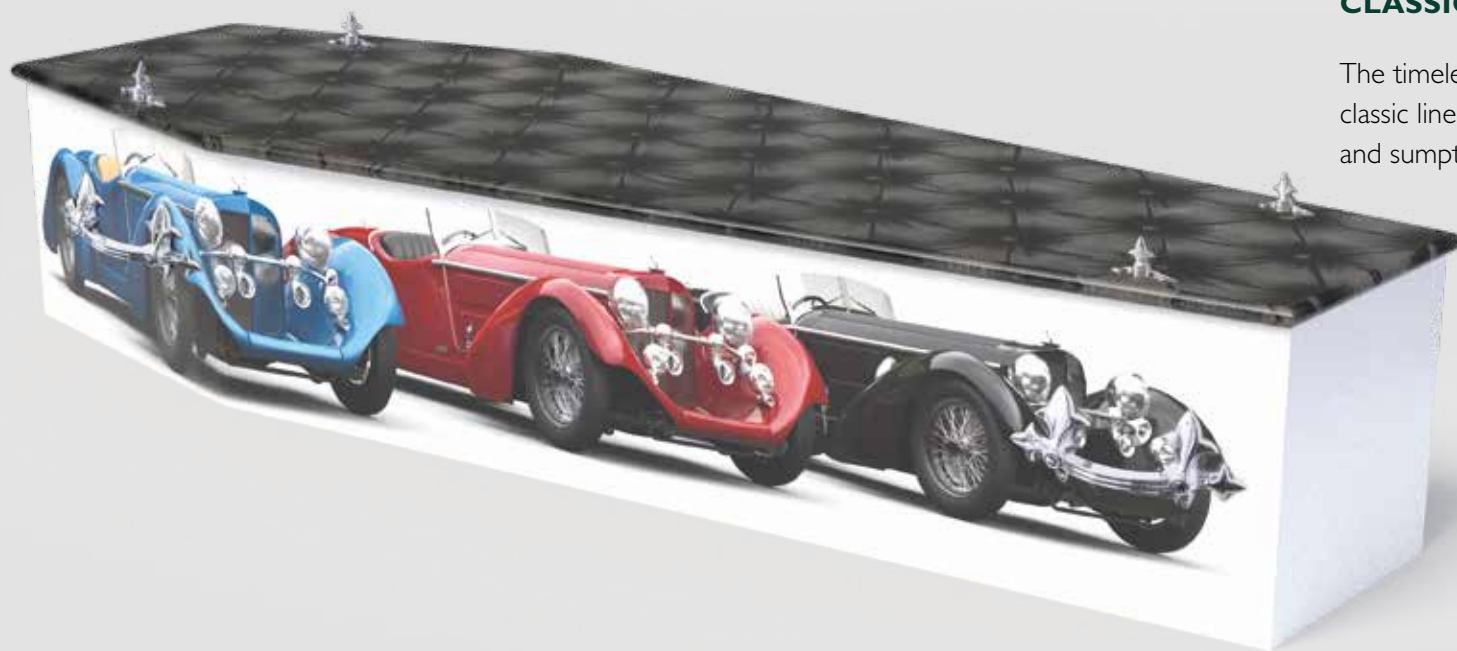

CLASSIC CARS

The timeless appeal of classic lines, beautiful design and sumptuous materials

A portfolio of themes to reflect the identity and passions of a loved one