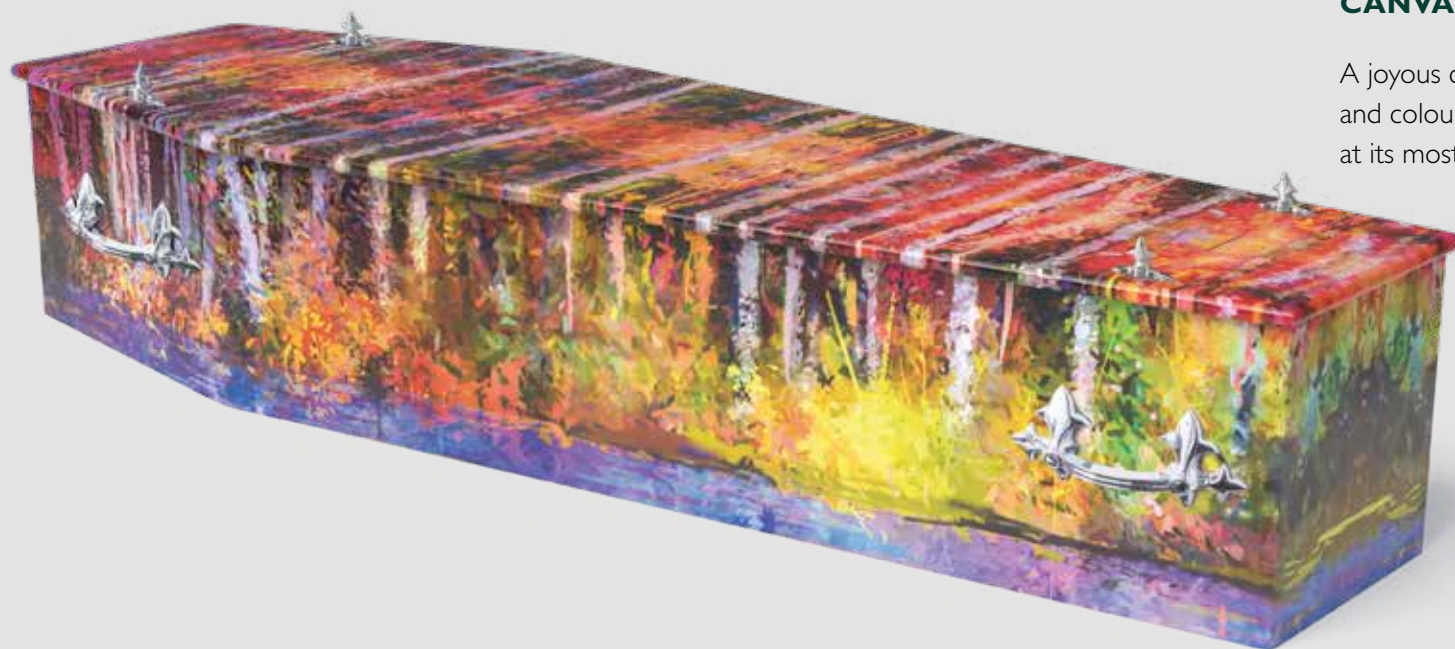

CANVAS

A joyous celebration of light
and colour showing nature
at its most vibrant

A portfolio of themes
to reflect the identity
and passions of a
loved one