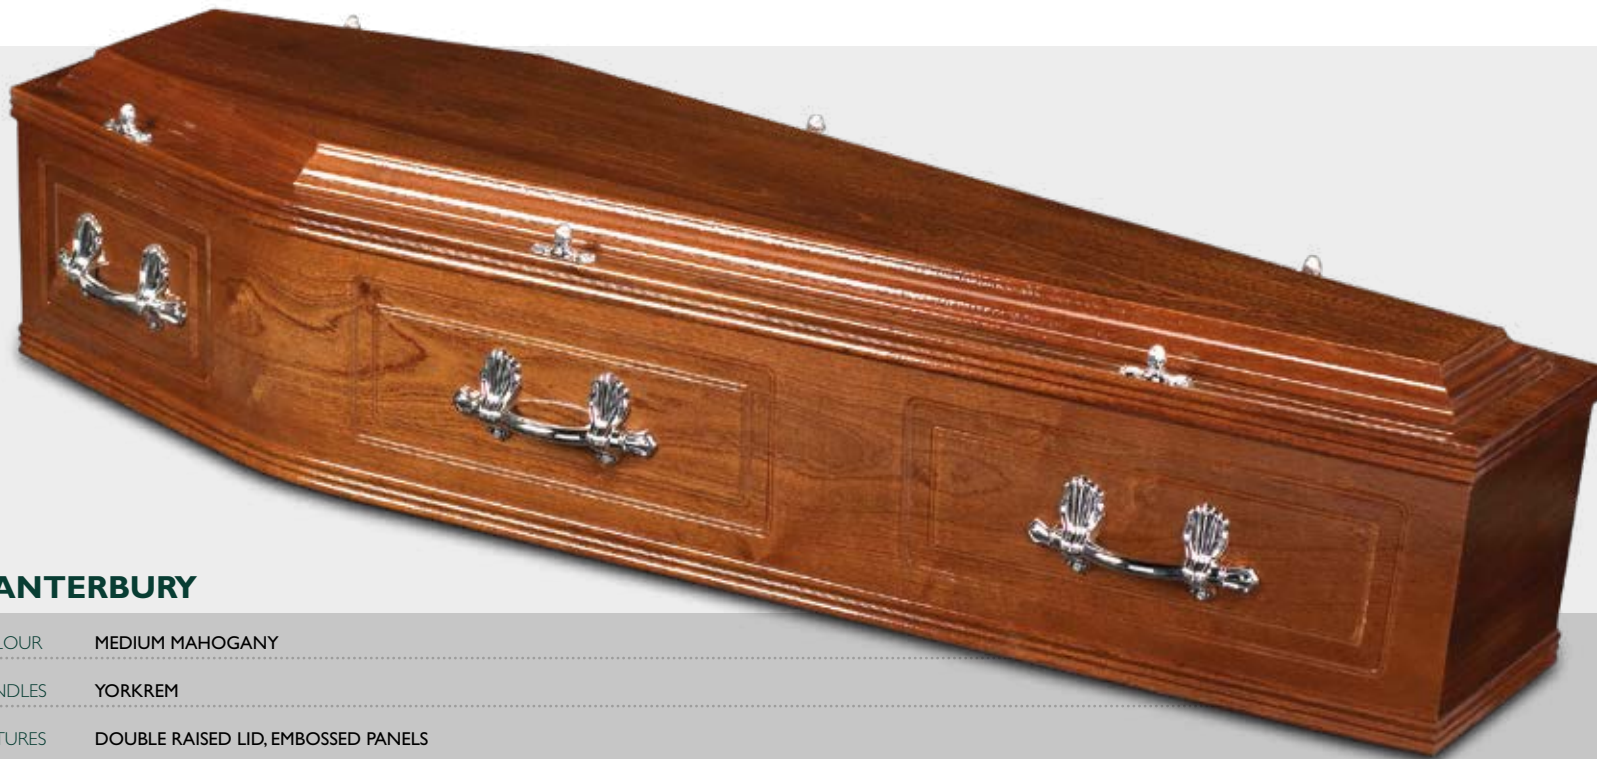

CANTERBURY

- COLOUR MEDIUM MAHOGANY
- HANDLES YORKREM
- FEATURES DOUBLE RAISED LID, EMBOSSED PANELS