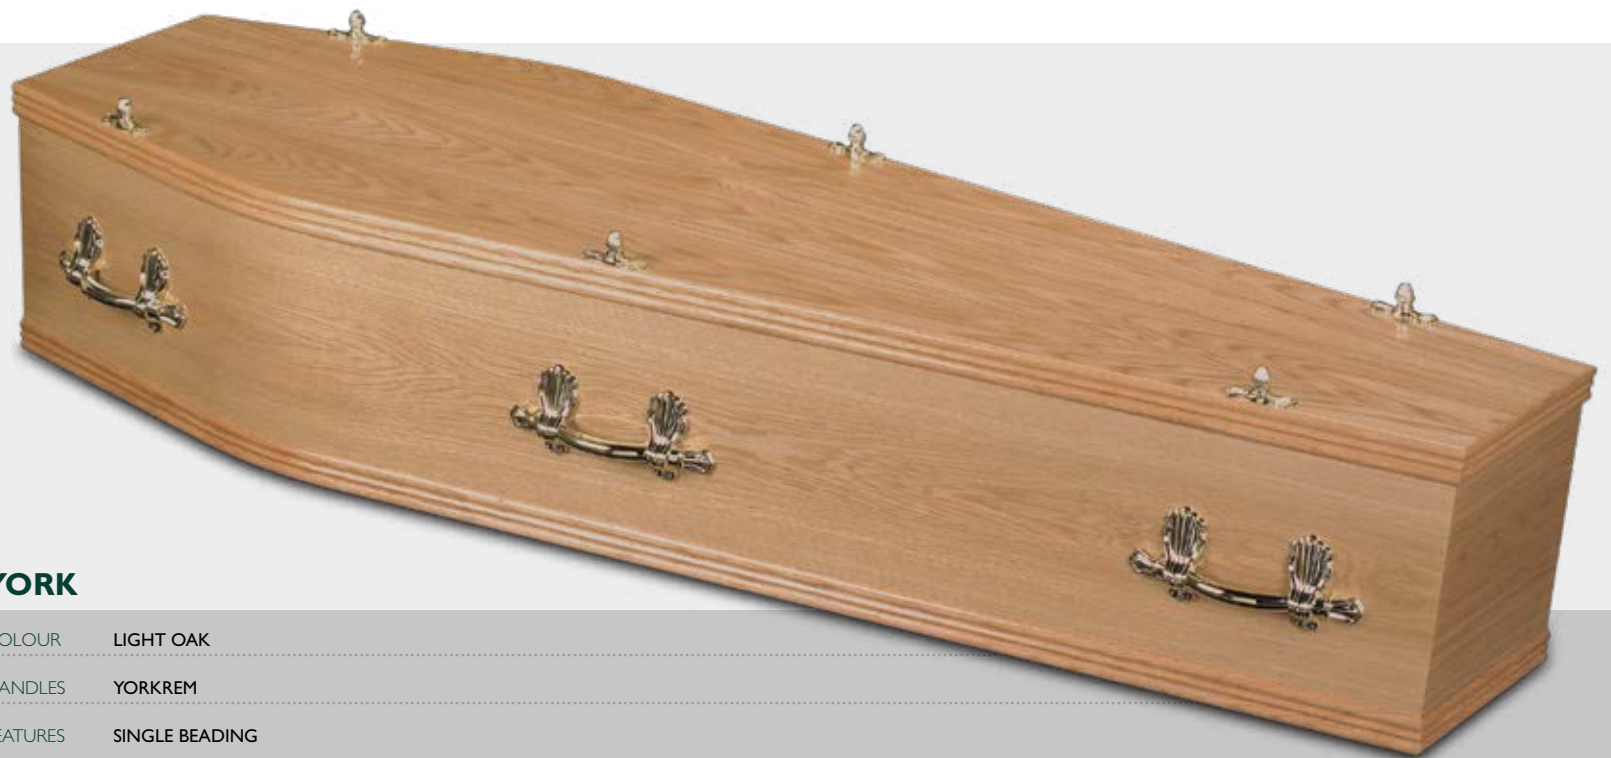

MODERN RANGE PAGE 14

ENVIRONMENTAL RANGE PAGE 18

As individual as your loved one.

PREMIUM AND PERSONALISED RANGES PAGE 26

YORK

- COLOUR LIGHT OAK
- HANDLES YORKREM
- FEATURES SINGLE BEADING

LINCOLN

- COLOUR LIGHT MAHOGANY
- HANDLES YORKREM
- FEATURES SINGLE BEADING