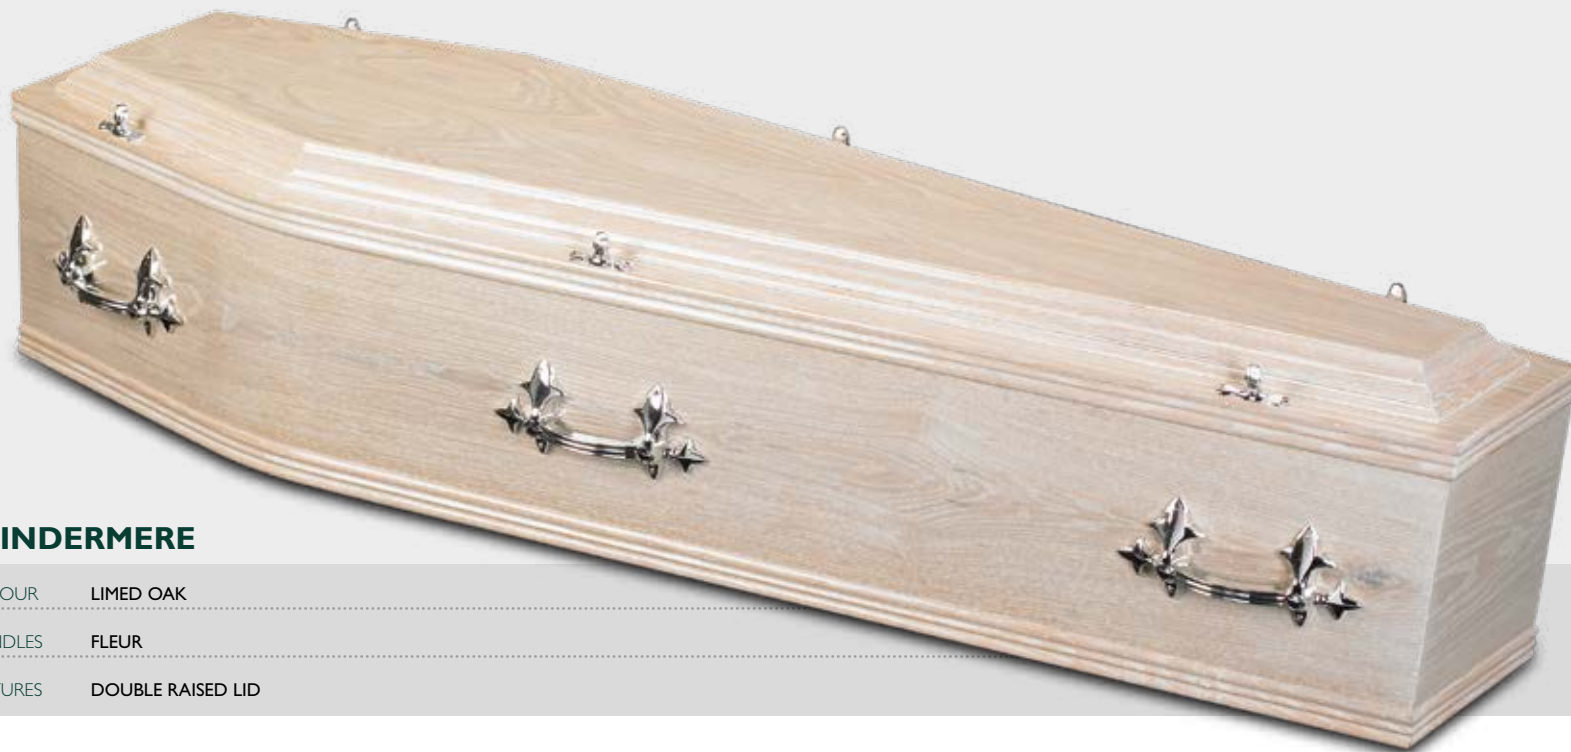

WINDERMERE

COLOUR LIMED OAK

HANDLES FLEUR

FEATURES DOUBLE RAISED LID

Timeless classics.

WARWICK

COLOUR LIGHT OAK

HANDLES OSCAR