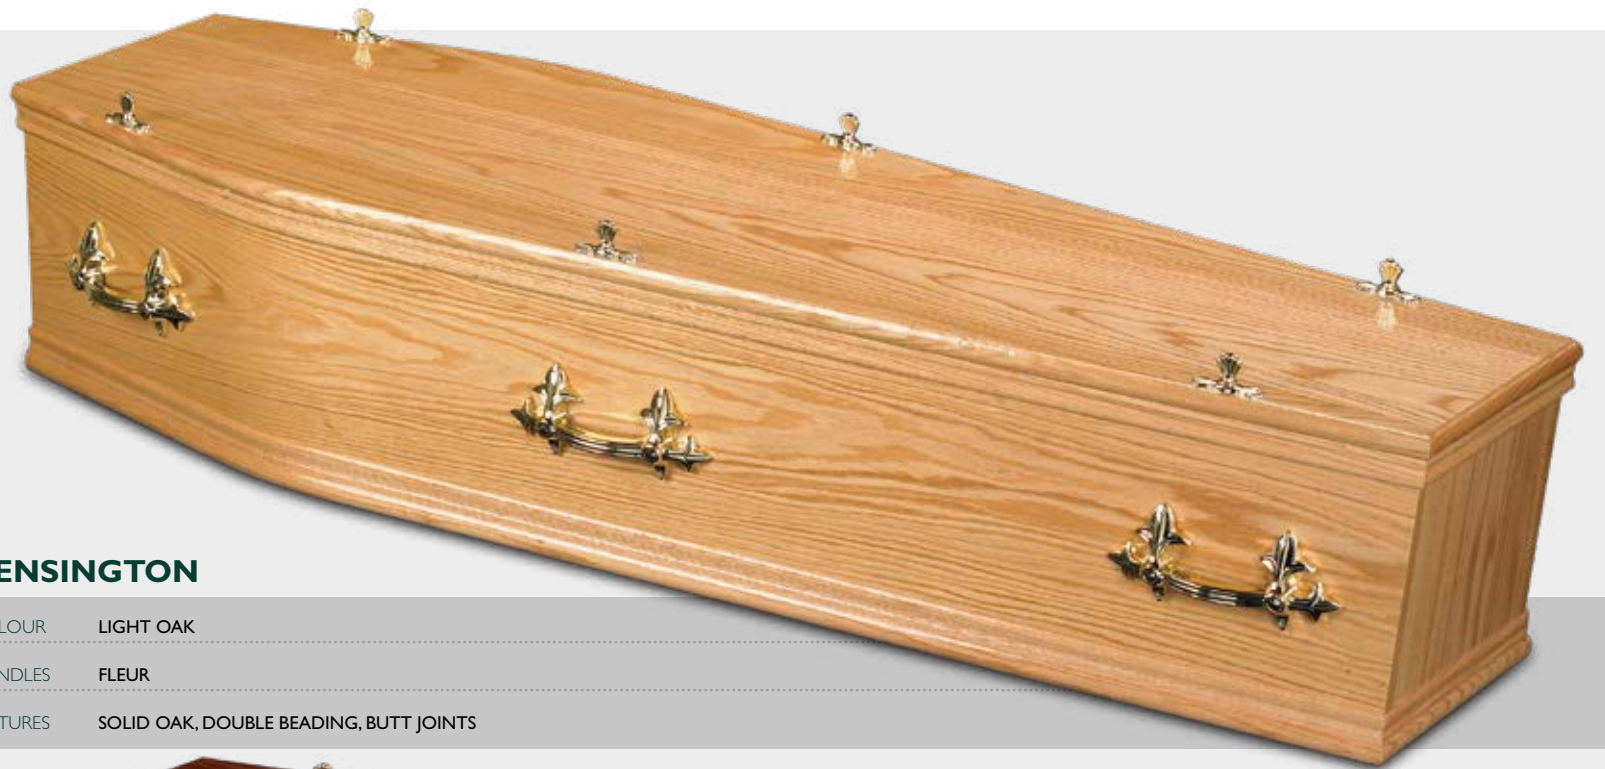

KENSINGTON

- COLOUR LIGHT OAK
- HANDLES FLEUR
- FEATURES SOLID OAK, DOUBLE BEADING, BUTT JOINTS