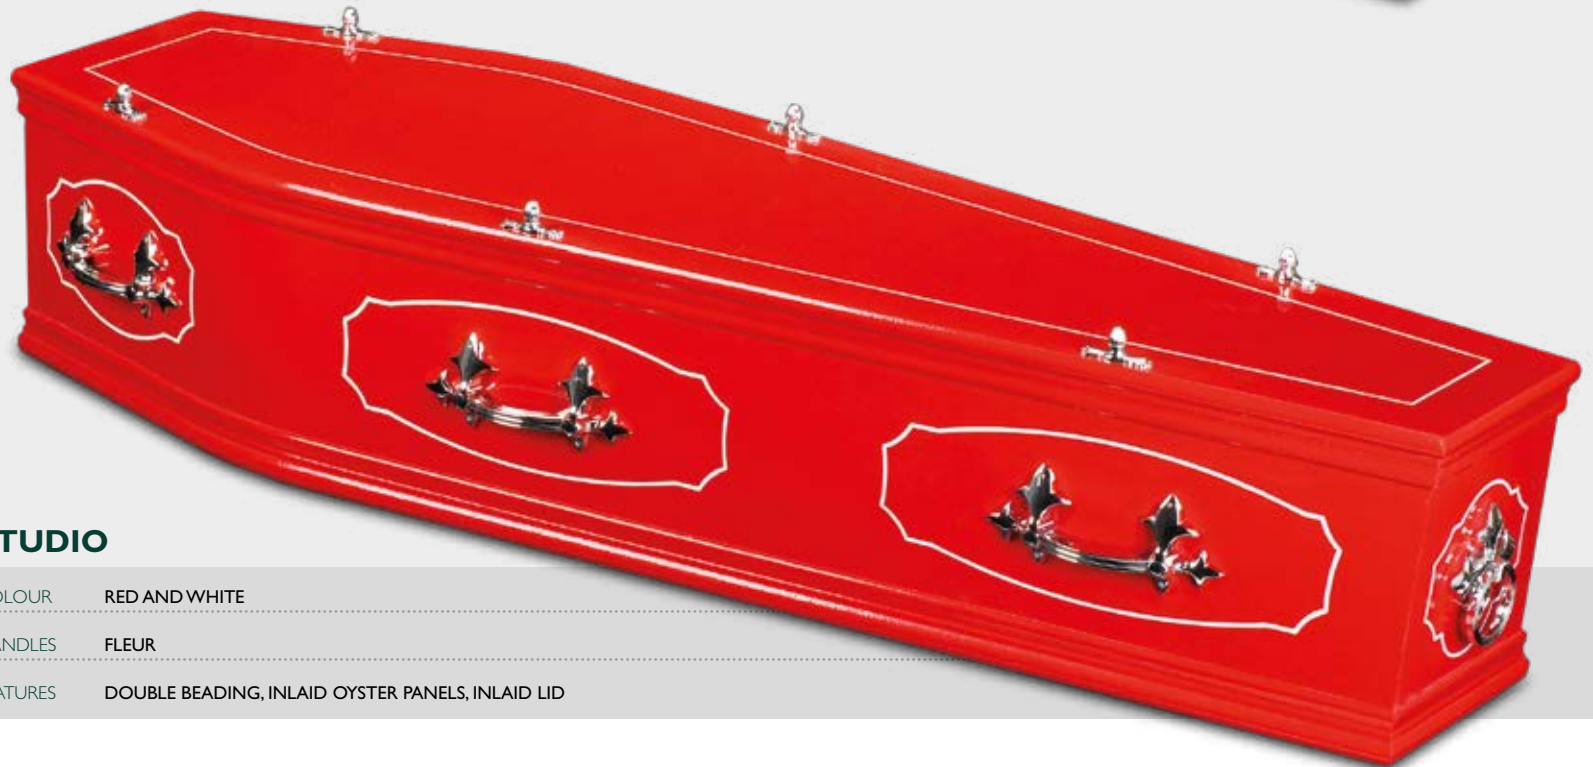

STUDIO

COLOUR   RED AND WHITE
HANDLES   FLEUR
FEATURES   DOUBLE BEADING, INLAID OYSTER PANELS, INLAID LID