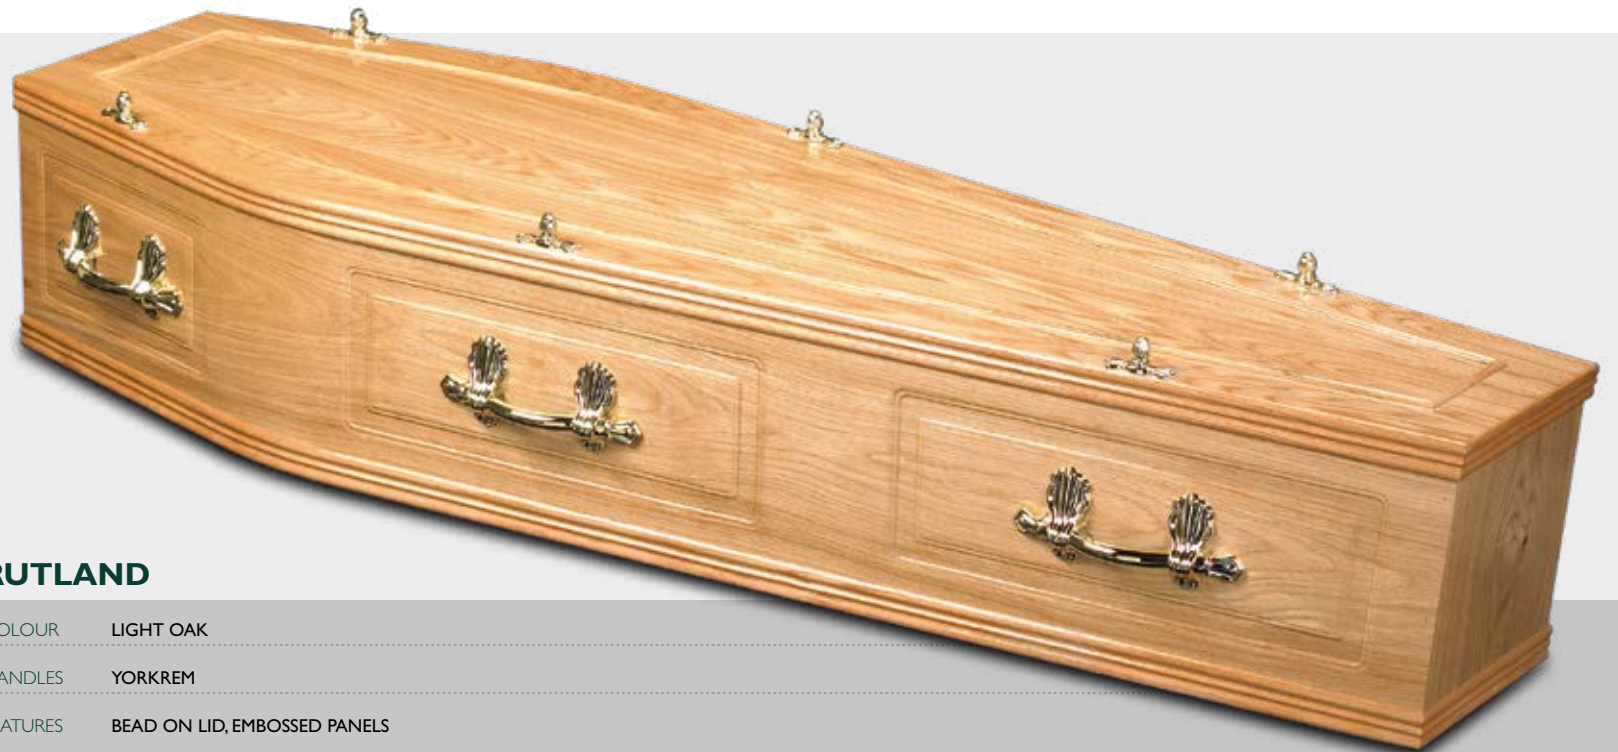

RUTLAND

- COLOUR LIGHT OAK
- HANDLES YORKREM
- FEATURES BEAD ON LID, EMBOSSED PANELS