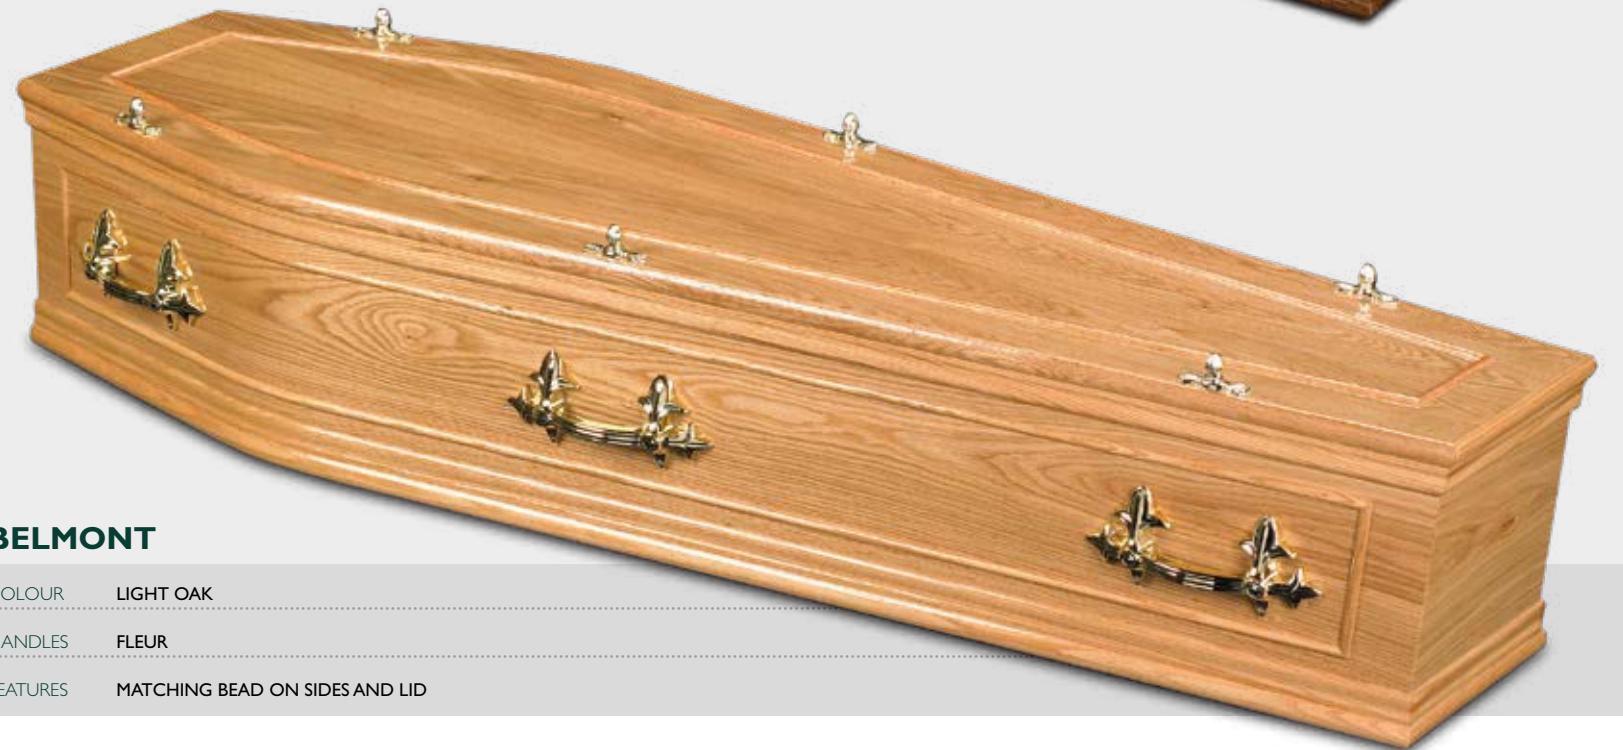

Endless options.

HIGHGROVE

- COLOUR DARK OAK
- HANDLES CASKET BAR
- FEATURES DOUBLE BEADING, DOUBLE RAISED LID, CONTINUOUS PANEL

BELMONT

- COLOUR LIGHT OAK
- HANDLES FLEUR
- FEATURES MATCHING BEAD ON SIDES AND LID