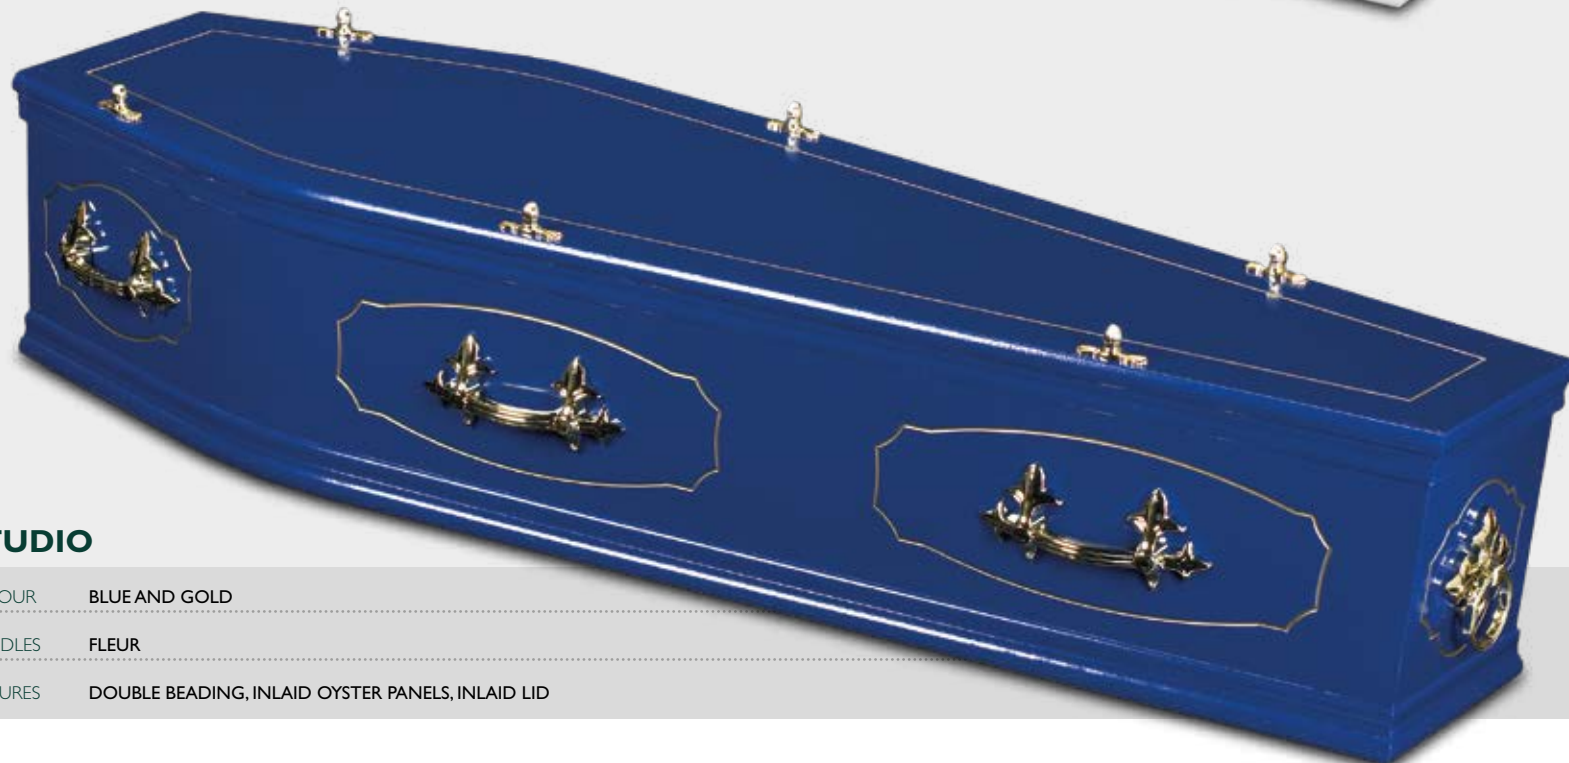

STUDIO

- COLOUR   **BLUE AND GOLD**
- HANDLES   **FLEUR**
- FEATURES **DOUBLE BEADING, INLAID OYSTER PANELS, INLAID LID**

For a celebration of life.

White	Cream	Yellow	Orange
Red	Bright Pink	Mid Pink	Light Pink
Lilac	Purple	Dark Blue	Mid Blue
Light Blue	Green	Gold	Silver